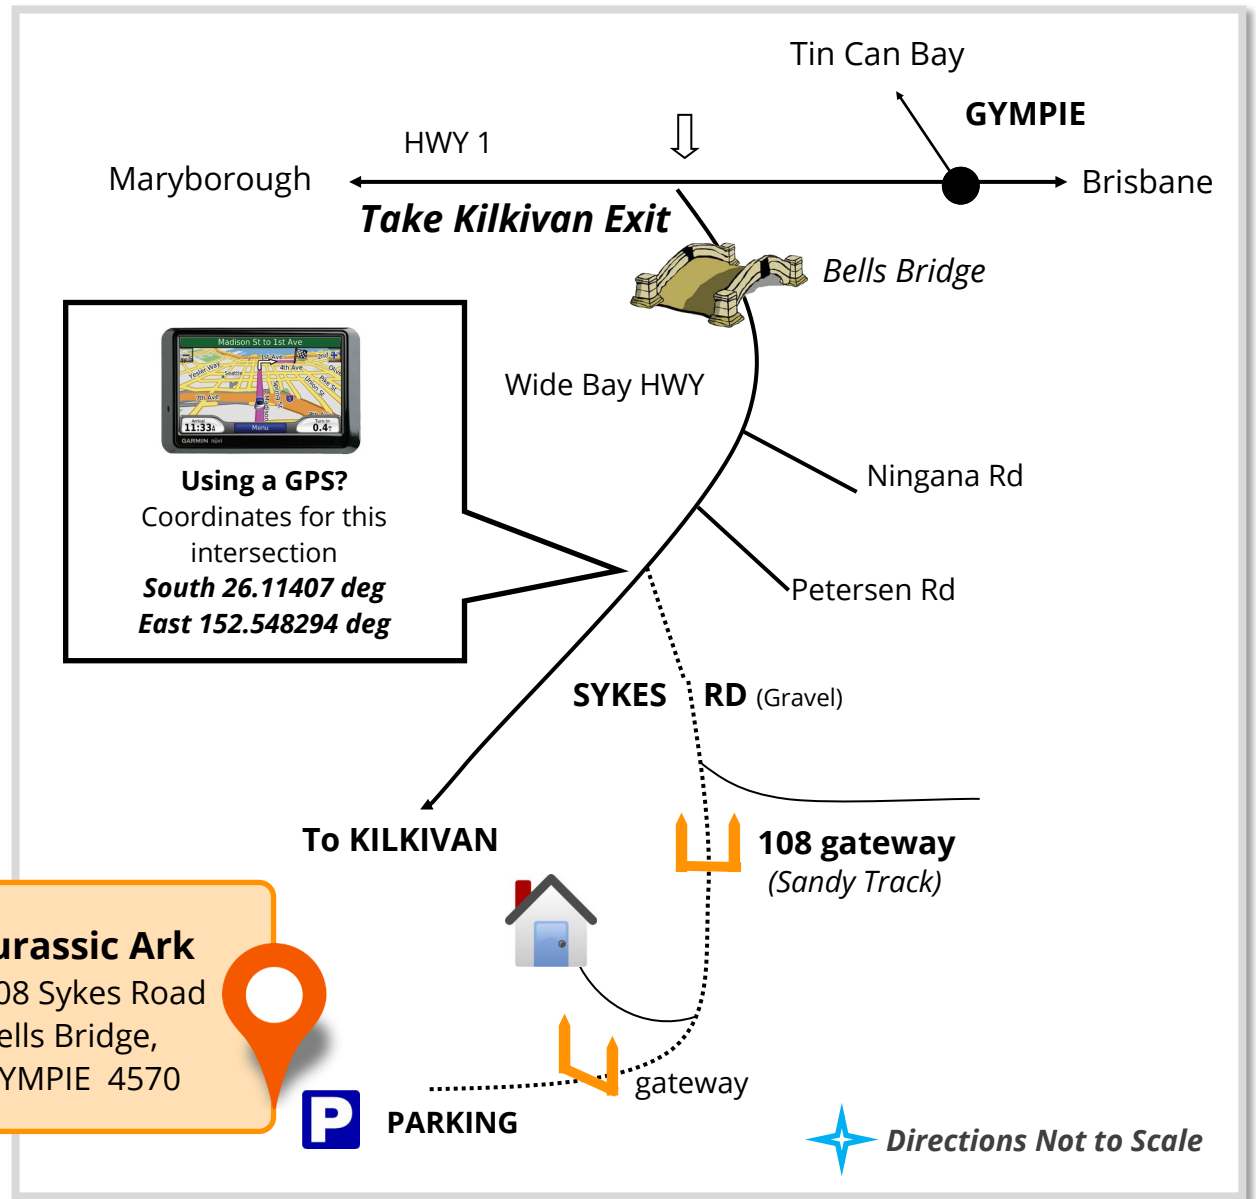

A Creation Research Project

The Aussie Creation Museum

Jurassic Ark
108 Sykes Road
Bells Bridge,
GYMPIE 4570

P PARKING

Directions Not to Scale